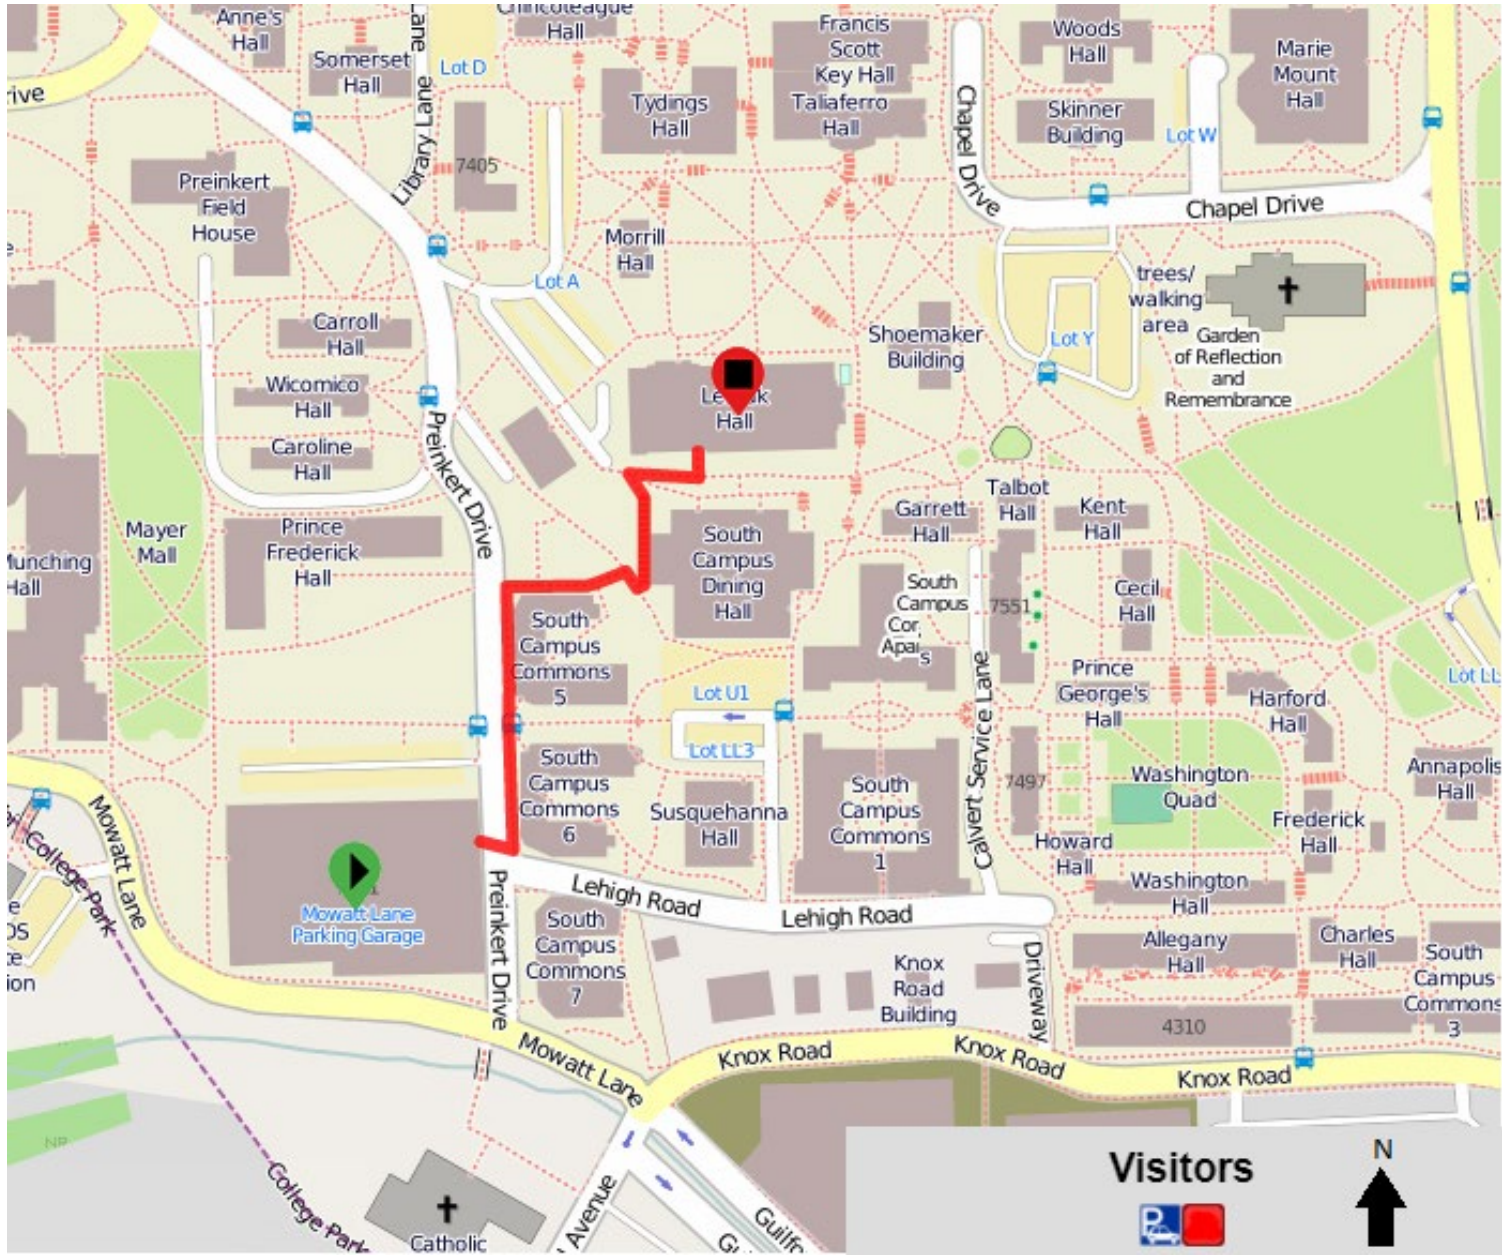

University of Maryland

DEPARTMENT OF HEARING
AND SPEECH SCIENCES

Directions

Hearing and Speech Sciences (HESP) 0100 Lefrak Hall, College Park, MD 301-405-4213

1. **Mowatt Lane Garage (MLG)** is the parking garage nearest to Lefrak Hall. If travelling by GPS, please input **7621 Mowatt Lane College Park, MD 20742**.
 - a. **Please note** that parking fees are subject to change, and garages are also subject to closure. Visit the UMD DOTS website for updated information: <http://www.dots.umd.edu/>
 - b. **Use Union Lane Garage** if Mowatt Lane Garage is closed or full.
2. **Mobile Apps** are available with maps of the UMD campus with directions and alternate parking locations <http://www.dots.umd.edu/maps&apps.html>
3. **For an interactive campus map** with a layer showing visitor parking and pedestrian routes, please visit: <https://terpnav.umd.edu/>
4. **If traveling by rail** You may board the UMD Shuttle 104 (College Park Metro/Stamp Student Union). Entrance to the shuttle does not require an ID. Get off at the Regents Lane Garage stop, and proceed using the map below.
 - a. You can find route information and timetables for Shuttle route 104 at the UMD DOTS website (link above). Up to date bus tracking and GPS information can be obtained using the mobile app “NextBus”.
5. **Once inside the basement floor of Lefrak as indicated by the maps below, turn right, Rm. 0135 will be on the right.**

Map from Mowatt Lane Garage

Map from Union Lane Garage or Regents Lane Garage/Bus Stop

If entering via this entrance, proceed one floor down to the basement level to find the Hearing and Speech Department.