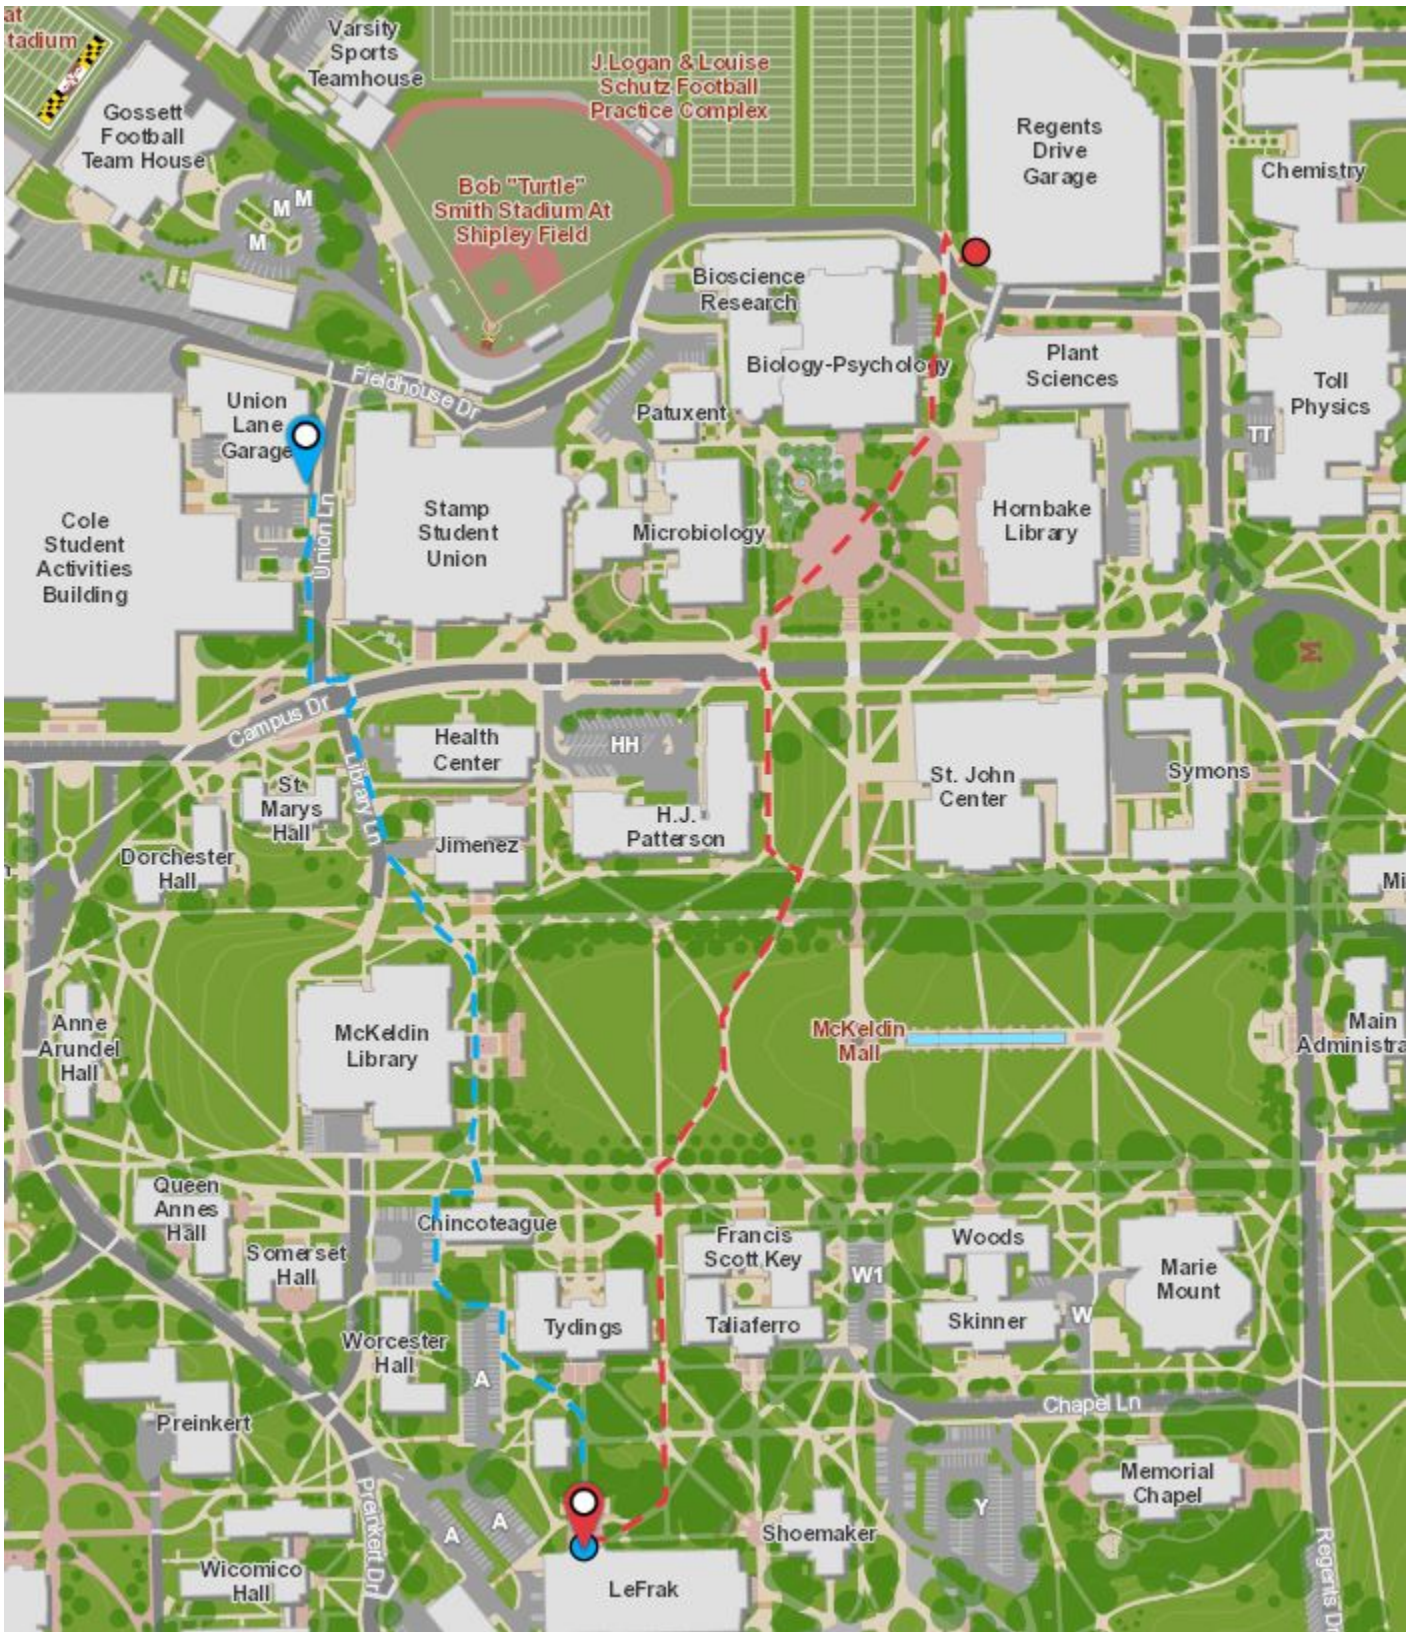

University of Maryland

DEPARTMENT OF HEARING
AND SPEECH SCIENCES

Directions

Hearing and Speech Sciences (HESP) 0100 Lefrak Hall, College Park, MD 301-405-4213

1. **Mowatt Lane Garage (MLG)** is the parking garage nearest to Lefrak Hall. If travelling by GPS, please input **7621 Mowatt Lane College Park, MD 20742**.
 - a. **Please note** that parking fees are subject to change, and garages are also subject to closure. Visit the UMD DOTS website for updated information: <http://www.dots.umd.edu/>
 - b. **Use Union Lane Garage** if Mowatt Lane Garage is closed or full.
2. **Mobile Apps** are available with maps of the UMD campus with directions and alternate parking locations <http://www.dots.umd.edu/maps&apps.html>
3. **For an interactive campus map** with a layer showing visitor parking and pedestrian routes, please visit: <https://terpnav.umd.edu/>
4. **If traveling by rail** You may board the UMD Shuttle 104 (College Park Metro/Stamp Student Union). Entrance to the shuttle does not require an ID. Get off at the Regents Lane Garage stop, and proceed using the map below.
 - a. You can find route information and timetables for Shuttle route 104 at the UMD DOTS website (link above). Up to date bus tracking and GPS information can be obtained using the mobile app “NextBus”.
5. **Once inside the basement floor of Lefrak as indicated by the maps below, turn right, Rm. 0135 will be on the right.**

Map from Mowatt Lane Garage

Map from Union Lane Garage or Regents Lane Garage/Bus Stop

If entering via this entrance, proceed one floor down to the basement level to find the Hearing and Speech Department.